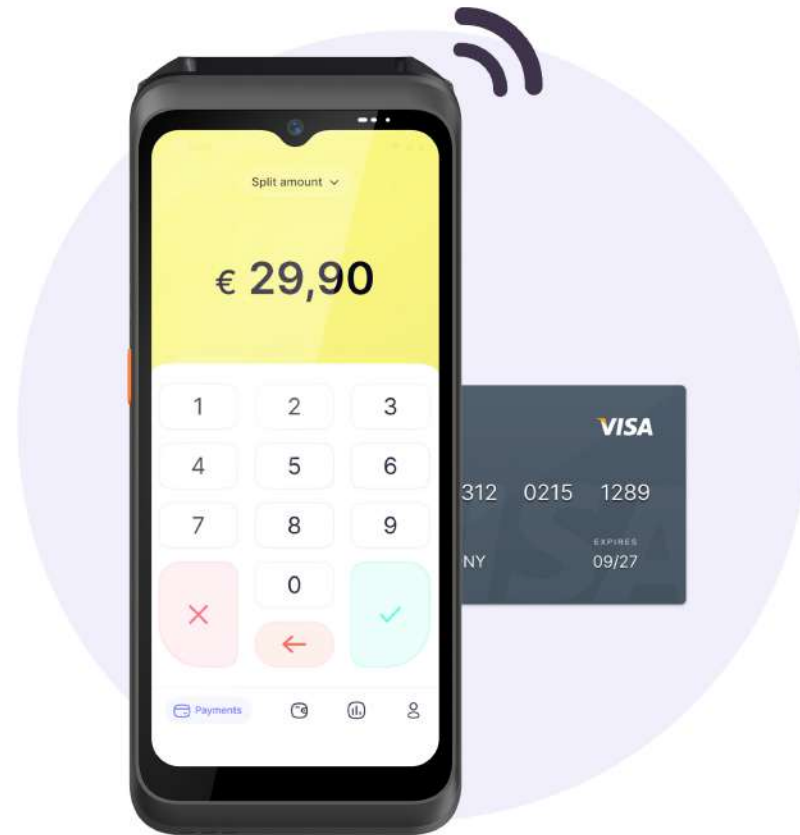

GMS, CE, GPS and
A GPS

KT-PRO651-S3

**6.517 INCH ANDROID 11.0 MOBILE
TERMINAL WITH LONG LIFE BATTERY AND
BUILT-IN HIGH SPEED SEIKO PRINTER**

**Expected launch date:
Q2 2023**

SOFT POS APPLICATION

- Based upon regional Paygate / Fintech support
- Contactless wallet payment method